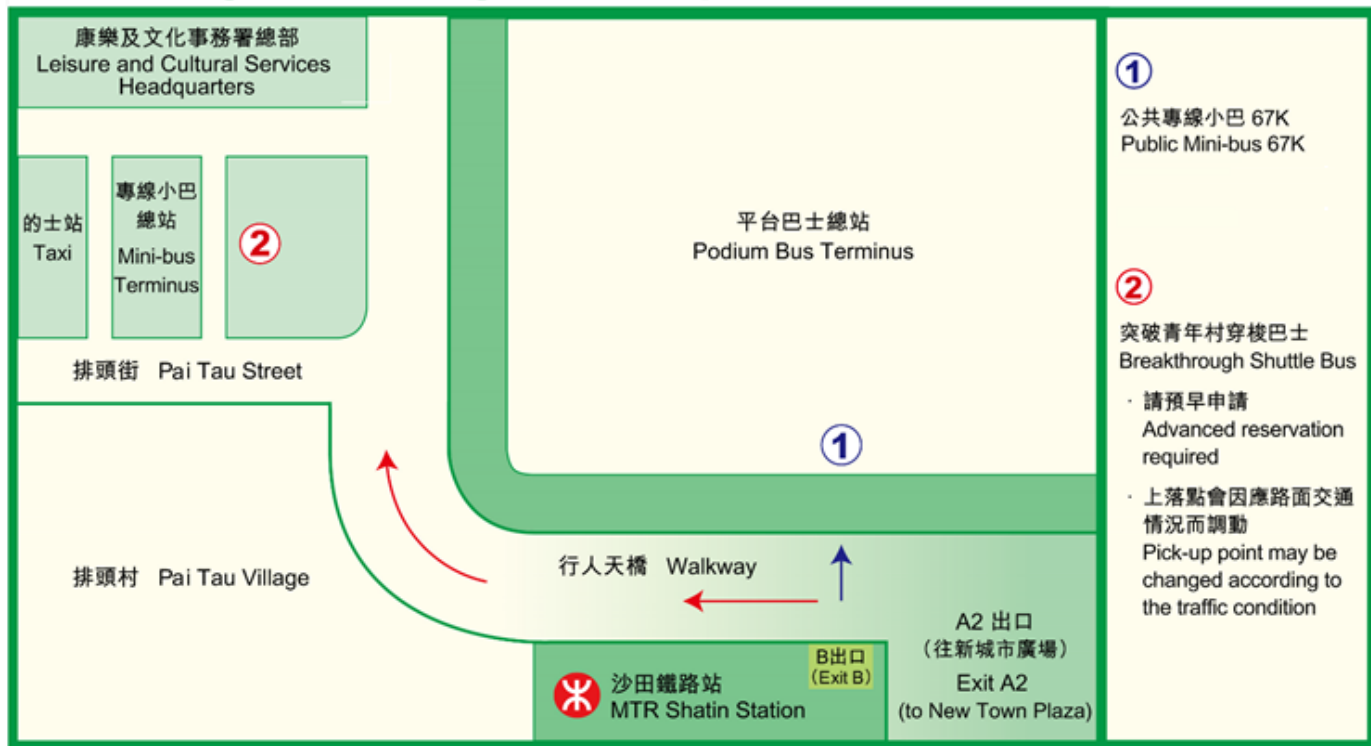

突破青年村 —— 營友候車處地圖 Breakthrough Youth Village —— Transportation

①

公共專線小巴 67K
Public Mini-bus 67K

②

突破青年村穿梭巴士
Breakthrough Shuttle Bus

- 請預早申請
Advanced reservation required
- 上落點會因應路面交通情況而調動
Pick-up point may be changed according to the traffic condition